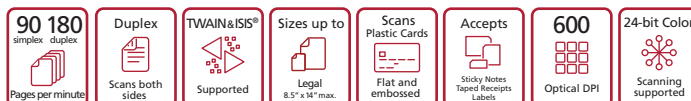

The next generation in scanning excellence

fi-8290 Image Scanner

Technical Information

Scanner Type	ADF (Automatic Document Feeder) / Manual Feed, Flatbed, Duplex		Power Consumption	Operating Mode: 30 W or less / 17 W (Eco mode)
Scanning Speed*1 (A4 Portrait) (Color / Grayscale*2 / Monochrome*3)	ADF	Simplex: 90 ppm (200/300 dpi) Duplex: 180 ipm (200/300 dpi)	Sleep Mode	2.0 W or less (LAN) / 1.4 W or less (USB)
Image Sensor Type	Flatbed	1.7 seconds (200/300dpi)	Auto Standby (Off) Mode	0.2 W or less
Light Source	ADF: RGB LED x 2 (front x 1, back x 1) Flatbed: White LED		Operating Environment	Temperature: 41 to 95 °F (5 to 35 °C) Relative Humidity: 15 to 80% (non-condensing)
Optical Resolution	600 dpi		Environmental Compliance	ENERGY STAR®, RoHS
Output Resolution*4 (Color / Grayscale / Monochrome)	50 to 600 dpi (adjustable by 1 dpi increments) 1,200 dpi (driver)*5		Dimensions*15 (Width x Depth x Height)	11.8 x 22.7 x 9.2 in. (300 x 577 x 234 mm)
Output Format	Color: 24-bit, Grayscale: 8-bit, Monochrome: 1-bit		Weight	19.4 lb (8.8 kg)
Background Colors	White/Black (selectable) Flatbed: White (or optional black)		Supported Operating System	Windows® 11, Windows® 10, Windows® 8.1, Windows® 7, Windows Server® 2022, Windows Server® 2019, Windows Server® 2016, Windows Server® 2012 R2, Windows Server® 2012, Windows Server® 2008 R2, Linux (Ubuntu)
Document Size	ADF Maximum*6: 8.5 x 14 in. (215.9 x 355.6 mm) Minimum: 1.9 x 2 in. (48x50 mm) Long Page Scanning*7: 240 in. (6,096 mm) Flatbed Maximum: 8.5 x 11.7 inch (215.9 x 297 mm)		Included Software / Drivers	PaperStream IP Driver (TWAIN/TWAIN x64/ISIS), WIA Driver*16, Image Scanner Driver for Linux (SANE)*16*17, PaperStream Capture, PaperStream ClickScan*17, Software Operation Panel, Error Recovery Guide, ABBYY FineReader for ScanSnap™*17, Scanner Central Admin
Paper Weight (Thickness)	Paper	5.3 to 124 lb (20 to 465 g/m²)*8	Image Processing Functions	Multi image output, Automatic color detection, Blank page detection, Dynamic threshold (iDTC), Advanced DTC, SDTC, Error diffusion, Dither, De-Screen, Emphasis, Dropout color (None/Red/Green/Blue/White/Saturation/Custom), sRGB output, Hole punch removal, Index tab cropping, Split image, De-Skew, Edge filler, Vertical streaks reduction, Background pattern removal, Cropping, Static threshold.
	Booklet	0.276 in. (Less than 7 mm)*9	Included Items	ADF paper chute, AC cable, AC adapter, USB cable, Setup DVD-ROM
	Plastic Card	0.055 in. (1.4 mm) or less*10	Trade Compliant	Yes
ADF Capacity*11 *12	100 sheets (Letter 20 lb or A4 80 g/m²)		Standard Model	PN: PA03810-B505
Expected Daily Volume*13	13,000 sheets		Warranty	1 Year Advance Exchange
Multifeed Detection	Overlap detection (Ultrasonic sensor) Length detection		Certifications	Tungsten® VRS Elite
Paper Protection	Image monitoring, Sound detection (iSOP)*14			
Interface	USB	3.2 Gen 1x1 / USB 2.0 / USB 1.1		
	Ethernet	10BASE-T, 100BASE-TX, 1000BASE-T		
Power Requirements	AC 100V to 240V 50/60Hz			

Service Programs & Options